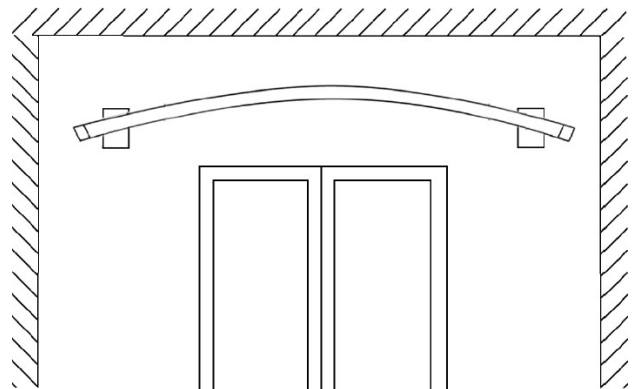

Mod. TIK + BRICK - parete GHOST