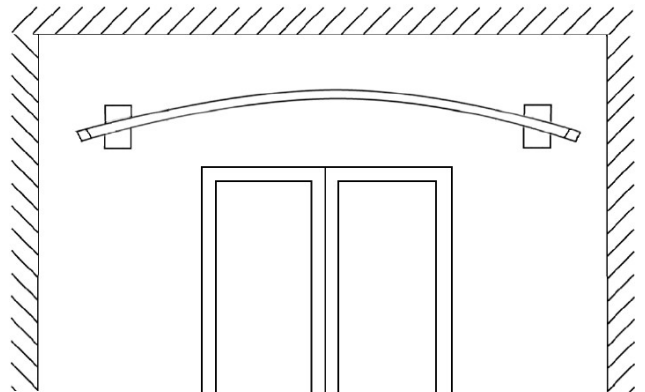

Mod. TIK + BRICK - parete GHOST