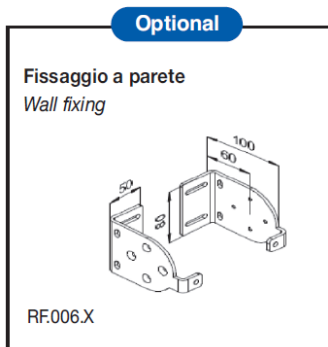

TENDE A RULLO

Sistema per lucernari a rullo azionamento ad arganello

Winch-operated roller blind system for Skylight

Système enrouleur à cabestan pour lucarnes

Dachfenster-Rollo mit Windenantrieb

Sistema estor enrollable para tragaluz accionado mediante manivela