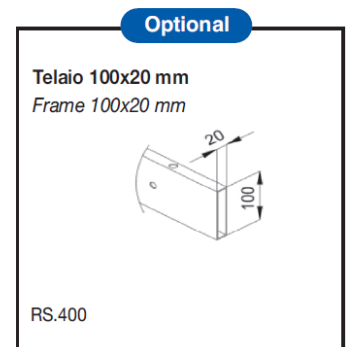

TENDE A RULLO

Sistema per lucernari a rullo azionamento ad arganello

Winch-operated roller blind system for Skylight

Système enrouleur à cabestan pour lucarnes

Dachfenster-Rollo mit Windenantrieb

Sistema estor enrollable para tragaluz accionado mediante manivela