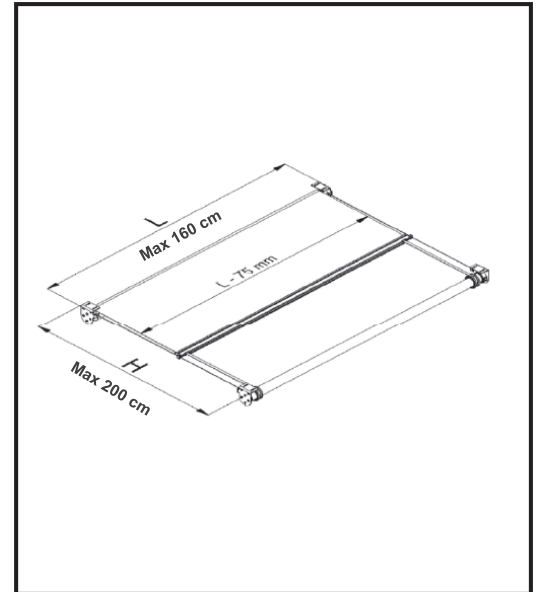

**Standard**

White  
 Black  
 Anodized Silver

**Standard**

Soffitto  
 Ceiling

RF.017.x

**Standard**

Motor ø 45 mm. 

**Standard**