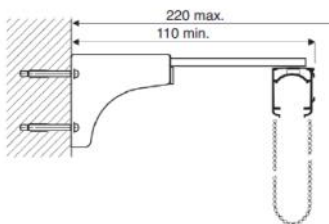

🇬🇧 Technical features

- Profile, curtain weight and drive shaft made of extruded aluminium alloy 6060 T5 UNI 9006/1 with adhesive Velcro (fixed all the length through)
- Size mm: Profile 38x35 / Curtain weight 30x4/ Drive shaft 5x5
- Available colours:
 - ◆ Powder coating with polyester resins, homologated QUALICOAT WHITE RAL 9010
- Direct or reduced winch of acetal resin, with high-resistance internal spring
- Tape spools and accessories of self-lubricating acetal resin.
- Control chain available in colour white or transparent
- Safety chain-tensioning device, our art. 3238
- Lifting cords equipped with a safety-release device (the device is released with a traction equal or higher than 3,5kg)

Quick maintenance / Maintenance rapide

Accessori

Accessories / Accessoires

Opzione devia caduta
Art-7803 (optional)

Tappo laterale con Velcro
Art. 7804 (optional)

Installazioni fixing / installations

Installazione a soffitto / ceiling fixing / au plafond

Art. 7807

Installazione a parete / wall fixing / au mur

Art. 7808

Art. 7809

Art. 7808 + 3265P

Art. 7809+3265P

Art.2713+2714+7807

Art.2721+2714+7807