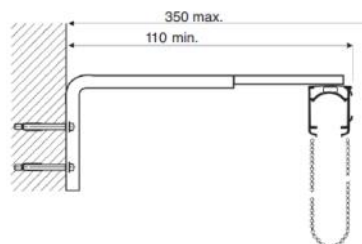

🇬🇧 Technical features

- Profile, curtain weight and drive shaft made of extruded aluminium alloy 6060 T5 UNI 9006/1 with adhesive Velcro (fixed all the length through)
- Size mm: Profile 38x35 / Curtain weight 30x4/ Drive shaft 5x5
- Available colours:
 - ◆ Powder coating with polyester resins, homologated QUALICOAT WHITE RAL 9010
- Direct or reduced winch of acetal resin, with high-resistance internal spring
- Tape spools and accessories of self-lubricating acetal resin.
- Control chain available in colour white or transparent
- Safety chain-tensioning device, our art. 3238
- Lifting cords equipped with a safety-release device (the device is released with a traction equal or higher than 3,5kg)

Quick maintenance / Maintenance rapide

Accessori

Accessories / Accessoires

Opzione devia caduta
Art-7803 (optional)

Tappo laterale con Velcro
Art. 7804 (optional)

Installazioni fixing / installations

Installazione a soffitto / ceiling fixing / au plafond

Art. 7807

Installazione a parete / wall fixing / au mur

Art. 7808

Art. 7809

Art. 7808 + 3265P

Art. 7809+3265P

Art.2713+2714+7807

Art.2721+2714+7807