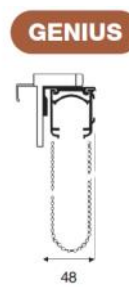

🇬🇧 Technical features

- Profile, curtain weight and drive shaft made of extruded aluminium alloy 6060 T5 UNI 9006/1 with adhesive Velcro (fixed all the length through)
- Size mm: Profile 38x35 / Curtain weight 30x4/ Drive shaft 5x5
- Available colours:
 - ◆ Powder coating with polyester resins, homologated QUALICOAT WHITE RAL 9010
- Direct or reduced winch of acetal resin, with high-resistance internal spring
- Tape spools and accessories of self-lubricating acetal resin.
- Control chain available in colour white or transparent
- Safety chain-tensioning device, our art. 3238
- Lifting cords equipped with a safety-release device (the device is released with a traction equal or higher than 3,5kg)

Art. 7807

Installazione a parete / wall fixing / au mur

Art. 7808

Art. 7809

Art. 7808 + 3265P

Art. 7809+3265P

Art.2713+2714+7807

Art.2721+2714+7807