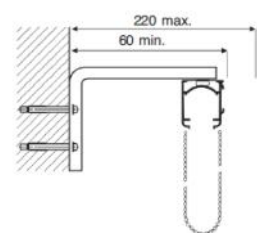

🇬🇧 Technical features

- Profile, curtain weight and drive shaft made of extruded aluminium alloy 6060 T5 UNI 9006/1 with adhesive Velcro (fixed all the length through)
- Size mm: Profile 38x35 / Curtain weight 30x4/ Drive shaft 5x5
- Available colours:
 - ◆ Powder coating with polyester resins, homologated QUALICOAT WHITE RAL 9010
- Direct or reduced winch of acetal resin, with high-resistance internal spring
- Tape spools and accessories of self-lubricating acetal resin.
- Control chain available in colour white or transparent
- Safety chain-tensioning device, our art. 3238
- Lifting cords equipped with a safety-release device (the device is released with a traction equal or higher than 3,5kg)

Quick maintenance / Maintenance rapide

Accessori

Accessories / Accessoires

Opzione devia caduta
Art-7803 (optional)

Tappo laterale con Velcro
Art. 7804 (optional)

Installazioni fixing / installations

Installazione a soffitto / ceiling fixing / au plafond

Art. 7807

Installazione a parete / wall fixing / au mur

Art. 7808

Art. 7809

Art. 7808 + 3265P

Art. 7809+3265P

Art.2713+2714+7807

Art.2721+2714+7807