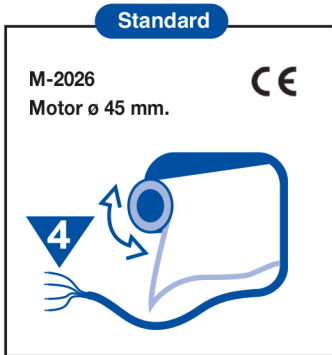

TENDE A RULLO

QUICK ROLL QE61S

Sistema per tende a rullo con azionamento a motore

Motorized roller blind
Store enrouleur motorisé
Motorisiert Rollo
Enrollable con motor

STANDARD / OPTIONAL

	MOTORI TRADIZIONALI 230 Vac / 230Vca traditional motors		
	TIPOLOGIA TYPE	CARATTERISTICHE FEATURES	INTERRUTTORE A PARETE WALL SWITCH
Tk MOTORS	Meccanico / Mechanical Art. M-2026	20Nm - 26rpm STANDARD	Art. M-9776-TT
somfy.	Meccanico / Mechanical Art. M-SONESSE 6	6Nm - 28rpm	Art. M-9776-TT

GO-APP

CASA INTELLIGENTE con automatismi SOMFY preventivi a progetto
Smart Home with SOMFY devices
- project-based quotations

	MOTORI RADIO 230 Vac / 230Vca radio motors					
	TIPOLOGIA TYPE	CARATTERISTICHE FEATURES	COMANDO A PARETE WALL TRANSMITTER	TELECOMANDO 1 TENDA 1 CHANNEL TRANSMITTER	TELECOMANDO 4 TENDE 4 CHANNEL TRANSMITTER	TELECOMANDO 15-16 TENDE 15-16 CHANNEL TRANSMITTER
Tk MOTORS	Elett.Radio / Elect. Wi-Fi Art. M-R2026	20Nm - 26rpm	Art. M-TC1P-TT	Art. M-TC1-TT	-	Art. M-TC15-TT
somfy.	Elett.Radio / Elect. Wi-Fi Art. M-SONESSE 6 RTS	6Nm - 28rpm	Art. M-SMOOVE	Art. M-TELIS1-TT	Art. M-TELIS4-TT	Art. M-TELIS16