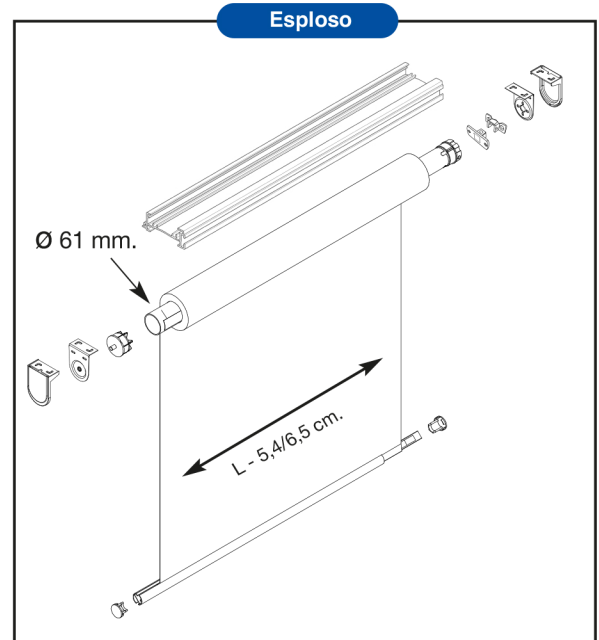

TENDE A RULLO

QUICK ROLL QE61S

Sistema per tende a rullo con azionamento a motore

Motorized roller blind
Store enrouleur motorisé
Motorisiert Rollo
Enrollable con motor

STANDARD / OPTIONAL

	MOTORI TRADIZIONALI 230 Vac / 230Vca traditional motors		
	TIPOLOGIA TYPE	CARATTERISTICHE FEATURES	INTERRUTTORE A PARETE WALL SWITCH
Tk MOTORS	Meccanico / Mechanical Art. M-2026	20Nm - 26rpm STANDARD	Art. M-9776-TT
somfy.	Meccanico / Mechanical Art. M-SONESSE 6	6Nm - 28rpm	Art. M-9776-TT

GO-APP

CASA INTELLIGENTE con automatismi SOMFY preventivi a progetto
Smart Home with SOMFY devices
- project-based quotations

	MOTORI RADIO 230 Vac / 230Vca radio motors					
	TIPOLOGIA TYPE	CARATTERISTICHE FEATURES	COMANDO A PARETE WALL TRANSMITTER	TELECOMANDO 1 TENDA 1 CHANNEL TRANSMITTER	TELECOMANDO 4 TENDE 4 CHANNEL TRANSMITTER	TELECOMANDO 15-16 TENDE 15-16 CHANNEL TRANSMITTER
Tk MOTORS	Elett.Radio / Elect. Wi-Fi Art. M-R2026	20Nm - 26rpm	Art. M-TC1P-TT	Art. M-TC1-TT	-	Art. M-TC15-TT
somfy.	Elett.Radio / Elect. Wi-Fi Art. M-SONESSE 6 RTS	6Nm - 28rpm	Art. M-SMOOVE	Art. M-TELIS1-TT	Art. M-TELIS4-TT	Art. M-TELIS16