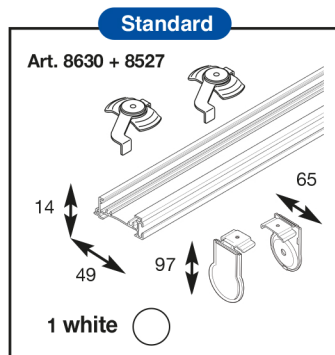

TENDE A RULLO

QUICK ROLL QE61S

Sistema per tende a rullo con azionamento a motore

Motorized roller blind
Store enrouleur motorisé
Motorisiert Rollo
Enrollable con motor

STANDARD / OPTIONAL

	MOTORI TRADIZIONALI 230 Vac / 230Vca traditional motors		
	TIPOLOGIA TYPE	CARATTERISTICHE FEATURES	INTERRUTTORE A PARETE WALL SWITCH
Tk MOTORS	Meccanico / Mechanical Art. M-2026	20Nm - 26rpm STANDARD	Art. M-9776-TT
somfy.	Meccanico / Mechanical Art. M-SONESSE 6	6Nm - 28rpm	Art. M-9776-TT

GO-APP

CASA INTELLIGENTE con automatismi SOMFY preventivi a progetto
Smart Home with SOMFY devices
- project-based quotations

	MOTORI RADIO 230 Vac / 230Vca radio motors					
	TIPOLOGIA TYPE	CARATTERISTICHE FEATURES	COMANDO A PARETE WALL TRANSMITTER	TELECOMANDO 1 TENDA 1 CHANNEL TRANSMITTER	TELECOMANDO 4 TENDE 4 CHANNEL TRANSMITTER	TELECOMANDO 15-16 TENDE 15-16 CHANNEL TRANSMITTER
Tk MOTORS	Elett.Radio / Elect. Wi-Fi Art. M-R2026	20Nm - 26rpm	Art. M-TC1P-TT	Art. M-TC1-TT	-	Art. M-TC15-TT
somfy.	Elett.Radio / Elect. Wi-Fi Art. M-SONESSE 6 RTS	6Nm - 28rpm	Art. M-SMOOVE	Art. M-TELIS1-TT	Art. M-TELIS4-TT	Art. M-TELIS16