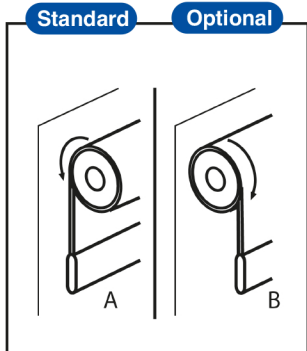

TENDE A RULLO

QUICK ROLL QE61S

Sistema per tende a rullo con azionamento a motore

Motorized roller blind
Store enrouleur motorisé
Motorisiert Rollo
Enrollable con motor

STANDARD / OPTIONAL

	MOTORI TRADIZIONALI 230 Vac / 230Vca traditional motors		
	TIPOLOGIA TYPE	CARATTERISTICHE FEATURES	INTERRUTTORE A PARETE WALL SWITCH
Tk MOTORS	Meccanico / Mechanical Art. M-2026	20Nm - 26rpm STANDARD	Art. M-9776-TT
somfy.	Meccanico / Mechanical Art. M-SONESSE 6	6Nm - 28rpm	Art. M-9776-TT

GO-APP

CASA INTELLIGENTE con automatismi SOMFY preventivi a progetto
Smart Home with SOMFY devices
- project-based quotations

	MOTORI RADIO 230 Vac / 230Vca radio motors					
	TIPOLOGIA TYPE	CARATTERISTICHE FEATURES	COMANDO A PARETE WALL TRANSMITTER	TELECOMANDO 1 TENDA 1 CHANNEL TRANSMITTER	TELECOMANDO 4 TENDE 4 CHANNEL TRANSMITTER	TELECOMANDO 15-16 TENDE 15-16 CHANNEL TRANSMITTER
Tk MOTORS	Elett.Radio / Elect. Wi-Fi Art. M-R2026	20Nm - 26rpm	Art. M-TC1P-TT	Art. M-TC1-TT	-	Art. M-TC15-TT
somfy.	Elett.Radio / Elect. Wi-Fi Art. M-SONESSE 6 RTS	6Nm - 28rpm	Art. M-SMOOVE	Art. M-TELIS1-TT	Art. M-TELIS4-TT	Art. M-TELIS16