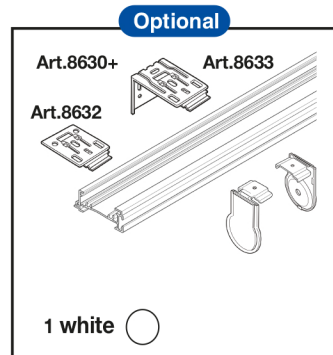

TENDE A RULLO

QUICK ROLL QE61S

Sistema per tende a rullo con azionamento a motore

Motorized roller blind
Store enrouleur motorisé
Motorisiert Rollo
Enrollable con motor

STANDARD / OPTIONAL

	MOTORI TRADIZIONALI 230 Vac / 230Vca traditional motors		
	TIPOLOGIA TYPE	CARATTERISTICHE FEATURES	INTERRUTTORE A PARETE WALL SWITCH
Tk MOTORS	Meccanico / Mechanical Art. M-2026	20Nm - 26rpm STANDARD	Art. M-9776-TT
somfy.	Meccanico / Mechanical Art. M-SONESSE 6	6Nm - 28rpm	Art. M-9776-TT

GO-APP

CASA INTELLIGENTE con automatismi SOMFY preventivi a progetto
Smart Home with SOMFY devices
- project-based quotations

	MOTORI RADIO 230 Vac / 230Vca radio motors					
	TIPOLOGIA TYPE	CARATTERISTICHE FEATURES	COMANDO A PARETE WALL TRANSMITTER	TELECOMANDO 1 TENDA 1 CHANNEL TRANSMITTER	TELECOMANDO 4 TENDE 4 CHANNEL TRANSMITTER	TELECOMANDO 15-16 TENDE 15-16 CHANNEL TRANSMITTER
Tk MOTORS	Elett.Radio / Elect. Wi-Fi Art. M-R2026	20Nm - 26rpm	Art. M-TC1P-TT	Art. M-TC1-TT	-	Art. M-TC15-TT
somfy.	Elett.Radio / Elect. Wi-Fi Art. M-SONESSE 6 RTS	6Nm - 28rpm	Art. M-SMOOVE	Art. M-TELIS1-TT	Art. M-TELIS4-TT	Art. M-TELIS16