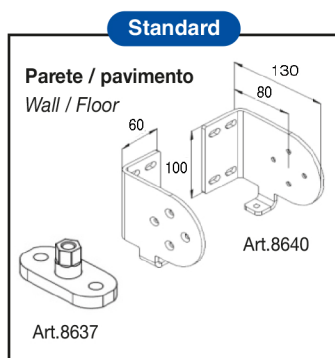

Sistema per tende a rullo con cavi laterali inox azionamento a motore

Motorized system for roller blinds with stainless steel side cables
Système motorisé pour stores enrouleurs avec câbles latéraux en acier inox
Motorisiert System für Rollo mit Stahlkabel Führungen
Sistema estor enrollable accionado mediante motor con guías laterales en acero inox

STANDARD / OPTIONAL

	MOTORI TRADIZIONALI 230 Vac / 230Vca traditional motors		
	TIPOLOGIA TYPE	CARATTERISTICHE FEATURES	INTERRUTTORE A PARETE WALL SWITCH
Tk MOTORS	Meccanico / Mechanical Art. M-L2026	20Nm - 26rpm STANDARD	Art. M-9776-TT
somfy.	Meccanico / Mechanical Art. M-SONESSE 6	6Nm - 28rpm	Art. M-9776-TT

CASA INTELLIGENTE con automatismi SOMFY preventivi a progetto
Smart Home with SOMFY devices
- project-based quotations

	MOTORI RADIO 230 Vac / 230Vca radio motors					
	TIPOLOGIA TYPE	CARATTERISTICHE FEATURES	COMANDO A PARETE WALL TRANSMITTER	TELECOMANDO 1 TENDE 1 CHANNEL TRANSMITTER	TELECOMANDO 4 TENDE 4 CHANNEL TRANSMITTER	TELECOMANDO 15-16 TENDE 15-16 CHANNEL TRANSMITTER
Tk MOTORS	Elett.Radio / Elect.Wi-Fi Art. M-R2026	20Nm - 26rpm	Art. M-TC1P-TT	Art. M-TC1-TT	-	Art. M-TC15-TT
somfy.	Elett.Radio / Elect.Wi-Fi Art. M-SONESSE 6 RTS	6Nm - 28rpm	Art. M-SMOOVE	Art. M-TELIS1-TT	Art. M-TELIS4-TT	Art. M-TELIS16