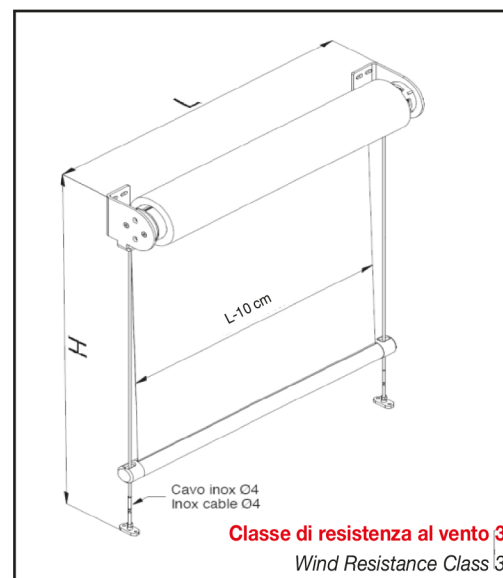

Sistema per tende a rullo con cavi laterali inox azionamento a motore

Motorized system for roller blinds with stainless steel side cables
Système motorisé pour stores enrouleurs avec câbles latéraux en acier inox
Motorisiert System für Rollo mit Stahlkabel Führungen
Sistema estor enrollable accionado mediante motor con guías laterales en acero inox

STANDARD / OPTIONAL

	MOTORI TRADIZIONALI 230 Vac / 230Vca traditional motors		
	TIPOLOGIA TYPE	CARATTERISTICHE FEATURES	INTERRUTTORE A PARETE WALL SWITCH
Tk MOTORS	Meccanico / Mechanical Art. M-L2026	20Nm - 26rpm STANDARD	Art. M-9776-TT
somfy.	Meccanico / Mechanical Art. M-SONESSE 6	6Nm - 28rpm	Art. M-9776-TT

CASA INTELLIGENTE con automatismi SOMFY preventivi a progetto
Smart Home with SOMFY devices
- project-based quotations

	MOTORI RADIO 230 Vac / 230Vca radio motors					
	TIPOLOGIA TYPE	CARATTERISTICHE FEATURES	COMANDO A PARETE WALL TRANSMITTER	TELECOMANDO 1 TENDE 1 CHANNEL TRANSMITTER	TELECOMANDO 4 TENDE 4 CHANNEL TRANSMITTER	TELECOMANDO 15-16 TENDE 15-16 CHANNEL TRANSMITTER
Tk MOTORS	Elett.Radio / Elect.Wi-Fi Art. M-R2026	20Nm - 26rpm	Art. M-TC1P-TT	Art. M-TC1-TT	-	Art. M-TC15-TT
somfy.	Elett.Radio / Elect.Wi-Fi Art. M-SONESSE 6 RTS	6Nm - 28rpm	Art. M-SMOOVE	Art. M-TELIS1-TT	Art. M-TELIS4-TT	Art. M-TELIS16