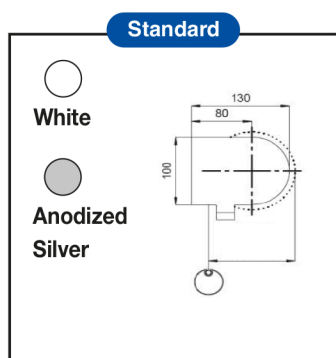

Sistema per tende a rullo con cavi laterali inox azionamento a motore

Motorized system for roller blinds with stainless steel side cables
Système motorisé pour stores enrouleurs avec câbles latéraux en acier inox
Motorisiert System für Rollo mit Stahlkabel Führungen
Sistema estor enrollable accionado mediante motor con guías laterales en acero inox

STANDARD / OPTIONAL

	MOTORI TRADIZIONALI 230 Vac / 230Vca traditional motors		
	TIPOLOGIA TYPE	CARATTERISTICHE FEATURES	INTERRUTTORE A PARETE WALL SWITCH
Tk MOTORS	Meccanico / Mechanical Art. M-L2026	20Nm - 26rpm STANDARD	Art. M-9776-TT
somfy.	Meccanico / Mechanical Art. M-SONESSE 6	6Nm - 28rpm	Art. M-9776-TT

CASA INTELLIGENTE con automatismi SOMFY preventivi a progetto
Smart Home with SOMFY devices
- project-based quotations

	MOTORI RADIO 230 Vac / 230Vca radio motors					
	TIPOLOGIA TYPE	CARATTERISTICHE FEATURES	COMANDO A PARETE WALL TRANSMITTER	TELECOMANDO 1 TENDE 1 CHANNEL TRANSMITTER	TELECOMANDO 4 TENDE 4 CHANNEL TRANSMITTER	TELECOMANDO 15-16 TENDE 15-16 CHANNEL TRANSMITTER
Tk MOTORS	Elett.Radio / Elect.Wi-Fi Art. M-R2026	20Nm - 26rpm	Art. M-TC1P-TT	Art. M-TC1-TT	-	Art. M-TC15-TT
somfy.	Elett.Radio / Elect.Wi-Fi Art. M-SONESSE 6 RTS	6Nm - 28rpm	Art. M-SMOOVE	Art. M-TELIS1-TT	Art. M-TELIS4-TT	Art. M-TELIS16