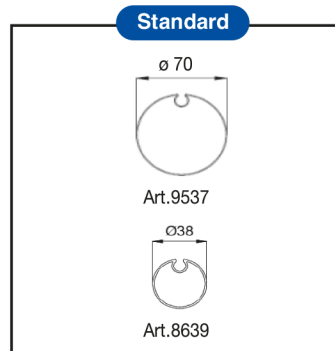

Sistema per tende a rullo con cavi laterali inox azionamento a motore

Motorized system for roller blinds with stainless steel side cables
Système motorisé pour stores enrouleurs avec câbles latéraux en acier inox
Motorisiert System für Rollo mit Stahlkabel Führungen
Sistema estor enrollable accionado mediante motor con guías laterales en acero inox

STANDARD / OPTIONAL

	MOTORI TRADIZIONALI 230 Vac / 230Vca traditional motors		
	TIPOLOGIA TYPE	CARATTERISTICHE FEATURES	INTERRUTTORE A PARETE WALL SWITCH
Tk MOTORS	Meccanico / Mechanical Art. M-L2026	20Nm - 26rpm STANDARD	Art. M-9776-TT
somfy.	Meccanico / Mechanical Art. M-SONESSE 6	6Nm - 28rpm	Art. M-9776-TT

CASA INTELLIGENTE con automatismi SOMFY preventivi a progetto
Smart Home with SOMFY devices
- project-based quotations

	MOTORI RADIO 230 Vac / 230Vca radio motors					
	TIPOLOGIA TYPE	CARATTERISTICHE FEATURES	COMANDO A PARETE WALL TRANSMITTER	TELECOMANDO 1 TENDE 1 CHANNEL TRANSMITTER	TELECOMANDO 4 TENDE 4 CHANNEL TRANSMITTER	TELECOMANDO 15-16 TENDE 15-16 CHANNEL TRANSMITTER
Tk MOTORS	Elett.Radio / Elect.Wi-Fi Art. M-R2026	20Nm - 26rpm	Art. M-TC1P-TT	Art. M-TC1-TT	-	Art. M-TC15-TT
somfy.	Elett.Radio / Elect.Wi-Fi Art. M-SONESSE 6 RTS	6Nm - 28rpm	Art. M-SMOOVE	Art. M-TELIS1-TT	Art. M-TELIS4-TT	Art. M-TELIS16