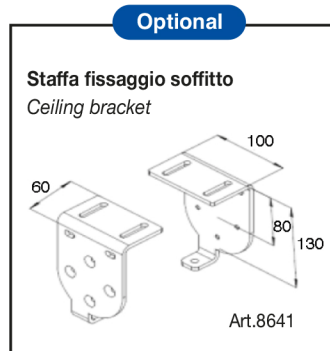

Sistema per tende a rullo con cavi laterali inox azionamento a motore

Motorized system for roller blinds with stainless steel side cables
Système motorisé pour stores enrouleurs avec câbles latéraux en acier inox
Motorisiert System für Rollo mit Stahlkabel Führungen
Sistema estor enrollable accionado mediante motor con guías laterales en acero inox

STANDARD / OPTIONAL

	MOTORI TRADIZIONALI 230 Vac / 230Vca traditional motors		
	TIPOLOGIA TYPE	CARATTERISTICHE FEATURES	INTERRUTTORE A PARETE WALL SWITCH
Tk MOTORS	Meccanico / Mechanical Art. M-L2026	20Nm - 26rpm STANDARD	Art. M-9776-TT
somfy.	Meccanico / Mechanical Art. M-SONESSE 6	6Nm - 28rpm	Art. M-9776-TT

CASA INTELLIGENTE con automatismi SOMFY preventivi a progetto
Smart Home with SOMFY devices
- project-based quotations

	MOTORI RADIO 230 Vac / 230Vca radio motors					
	TIPOLOGIA TYPE	CARATTERISTICHE FEATURES	COMANDO A PARETE WALL TRANSMITTER	TELECOMANDO 1 TENDE 1 CHANNEL TRANSMITTER	TELECOMANDO 4 TENDE 4 CHANNEL TRANSMITTER	TELECOMANDO 15-16 TENDE 15-16 CHANNEL TRANSMITTER
Tk MOTORS	Elett.Radio / Elect.Wi-Fi Art. M-R2026	20Nm - 26rpm	Art. M-TC1P-TT	Art. M-TC1-TT	-	Art. M-TC15-TT
somfy.	Elett.Radio / Elect.Wi-Fi Art. M-SONESSE 6 RTS	6Nm - 28rpm	Art. M-SMOOVE	Art. M-TELIS1-TT	Art. M-TELIS4-TT	Art. M-TELIS16