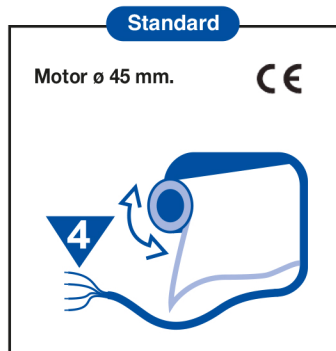

Sistema per tende a rullo con cavi laterali inox azionamento a motore

Motorized system for roller blinds with stainless steel side cables
Système motorisé pour stores enrouleurs avec câbles latéraux en acier inox
Motorisiert System für Rollo mit Stahlkabel Führungen
Sistema estor enrollable accionado mediante motor con guías laterales en acero inox

STANDARD / OPTIONAL

	MOTORI TRADIZIONALI 230 Vac / 230Vca traditional motors		
	TIPOLOGIA TYPE	CARATTERISTICHE FEATURES	INTERRUTTORE A PARETE WALL SWITCH
Tk MOTORS	Meccanico / Mechanical Art. M-L2026	20Nm - 26rpm STANDARD	Art. M-9776-TT
somfy.	Meccanico / Mechanical Art. M-SONESSE 6	6Nm - 28rpm	Art. M-9776-TT

CASA INTELLIGENTE con automatismi SOMFY preventivi a progetto
Smart Home with SOMFY devices
- project-based quotations

	MOTORI RADIO 230 Vac / 230Vca radio motors					
	TIPOLOGIA TYPE	CARATTERISTICHE FEATURES	COMANDO A PARETE WALL TRANSMITTER	TELECOMANDO 1 TENDE 1 CHANNEL TRANSMITTER	TELECOMANDO 4 TENDE 4 CHANNEL TRANSMITTER	TELECOMANDO 15-16 TENDE 15-16 CHANNEL TRANSMITTER
Tk MOTORS	Elett.Radio / Elect.Wi-Fi Art. M-R2026	20Nm - 26rpm	Art. M-TC1P-TT	Art. M-TC1-TT	-	Art. M-TC15-TT
somfy.	Elett.Radio / Elect.Wi-Fi Art. M-SONESSE 6 RTS	6Nm - 28rpm	Art. M-SMOOVE	Art. M-TELIS1-TT	Art. M-TELIS4-TT	Art. M-TELIS16