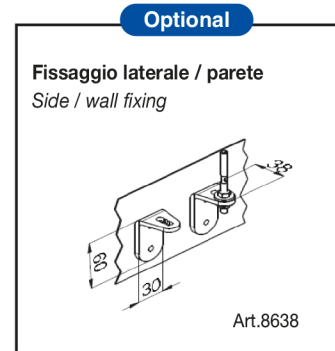

Sistema per tende a rullo con cavi laterali inox azionamento a motore

Motorized system for roller blinds with stainless steel side cables
Système motorisé pour stores enrouleurs avec câbles latéraux en acier inox
Motorisiert System für Rollo mit Stahlkabel Führungen
Sistema estor enrollable accionado mediante motor con guías laterales en acero inox

STANDARD / OPTIONAL

	MOTORI TRADIZIONALI 230 Vac / 230Vca traditional motors		
	TIPOLOGIA TYPE	CARATTERISTICHE FEATURES	INTERRUTTORE A PARETE WALL SWITCH
Tk MOTORS	Meccanico / Mechanical Art. M-L2026	20Nm - 26rpm STANDARD	Art. M-9776-TT
somfy.	Meccanico / Mechanical Art. M-SONESSE 6	6Nm - 28rpm	Art. M-9776-TT

CASA INTELLIGENTE con automatismi SOMFY preventivi a progetto
Smart Home with SOMFY devices
- project-based quotations

	MOTORI RADIO 230 Vac / 230Vca radio motors					
	TIPOLOGIA TYPE	CARATTERISTICHE FEATURES	COMANDO A PARETE WALL TRANSMITTER	TELECOMANDO 1 TENDE 1 CHANNEL TRANSMITTER	TELECOMANDO 4 TENDE 4 CHANNEL TRANSMITTER	TELECOMANDO 15-16 TENDE 15-16 CHANNEL TRANSMITTER
Tk MOTORS	Elett.Radio / Elect.Wi-Fi Art. M-R2026	20Nm - 26rpm	Art. M-TC1P-TT	Art. M-TC1-TT	-	Art. M-TC15-TT
somfy.	Elett.Radio / Elect.Wi-Fi Art. M-SONESSE 6 RTS	6Nm - 28rpm	Art. M-SMOOVE	Art. M-TELIS1-TT	Art. M-TELIS4-TT	Art. M-TELIS16