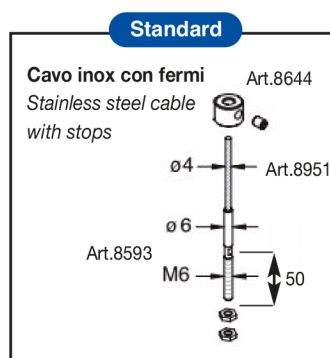

Sistema per tende a rullo con cavi laterali inox azionamento a motore

Motorized system for roller blinds with stainless steel side cables
Système motorisé pour stores enrouleurs avec câbles latéraux en acier inox
Motorisiert System für Rollo mit Stahlkabel Führungen
Sistema estor enrollable accionado mediante motor con guías laterales en acero inox

STANDARD / OPTIONAL

	MOTORI TRADIZIONALI 230 Vac / 230Vca traditional motors		
	TIPOLOGIA TYPE	CARATTERISTICHE FEATURES	INTERRUTTORE A PARETE WALL SWITCH
Tk MOTORS	Meccanico / Mechanical Art. M-L2026	20Nm - 26rpm STANDARD	Art. M-9776-TT
somfy.	Meccanico / Mechanical Art. M-SONESSE 6	6Nm - 28rpm	Art. M-9776-TT

CASA INTELLIGENTE con automatismi SOMFY preventivi a progetto
Smart Home with SOMFY devices
- project-based quotations

	MOTORI RADIO 230 Vac / 230Vca radio motors					
	TIPOLOGIA TYPE	CARATTERISTICHE FEATURES	COMANDO A PARETE WALL TRANSMITTER	TELECOMANDO 1 TENDE 1 CHANNEL TRANSMITTER	TELECOMANDO 4 TENDE 4 CHANNEL TRANSMITTER	TELECOMANDO 15-16 TENDE 15-16 CHANNEL TRANSMITTER
Tk MOTORS	Elett.Radio / Elect.Wi-Fi Art. M-R2026	20Nm - 26rpm	Art. M-TC1P-TT	Art. M-TC1-TT	-	Art. M-TC15-TT
somfy.	Elett.Radio / Elect.Wi-Fi Art. M-SONESSE 6 RTS	6Nm - 28rpm	Art. M-SMOOVE	Art. M-TELIS1-TT	Art. M-TELIS4-TT	Art. M-TELIS16