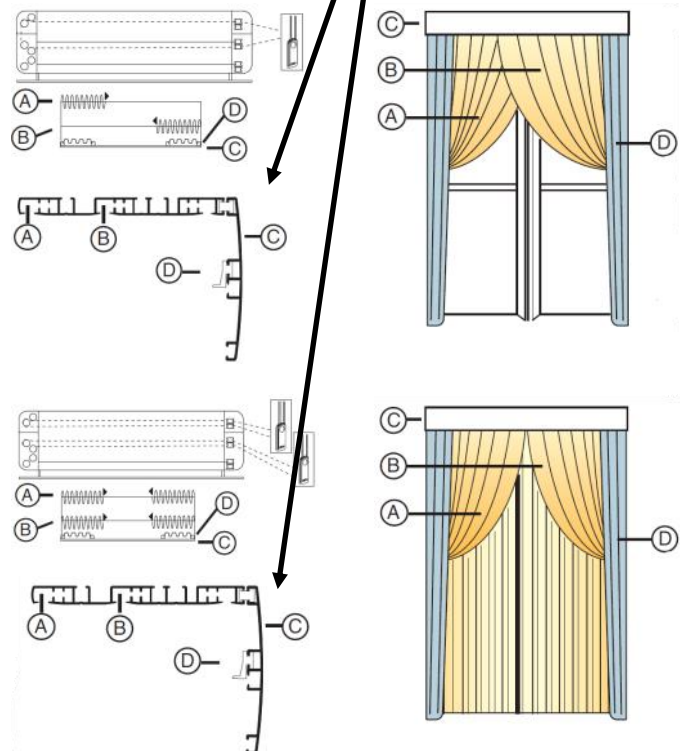

Use

- Three-way flat system for draped curtains with valance Kover
- Hand or cord operation
- Suitable for curtains up to cm 600 width
- Opening can be: central, lateral, multiple or asymmetrical
- It can be fixed both at the ceiling or at the wall
- The cords sliding into independent channels allow to realize big radius curves for arched ceilings
- Sliding is guaranteed by self-lubricating sliders

SISTEMA PIATTO PER TENDE ARRICCIATE A TRE CANALI CON FASCIA KOVER**Three-way flat system for draped curtains with valance Kover****Système plat pour rideaux drapes sur trois canaux avec bande decorative Kover****■ ■ Caratteristiche tecniche**

P

Optional

Accessori per rivestimento /
Accessories for clothing the
profile / Accessoires pour
revêtement

Illuminazione LED / LED illumi-
nation / Éclairage LED

Schema aperture

Opening examples / exemple d'ouverture

ONDA wave / onde

Installazioni fixing / installations

Installazione a soffitto / ceiling fixing / au plafond

Art. 2784

Installazione a parete / wall fixing / au mur

Art.2713+2714+2785

Art. 2721+2725/15+2785