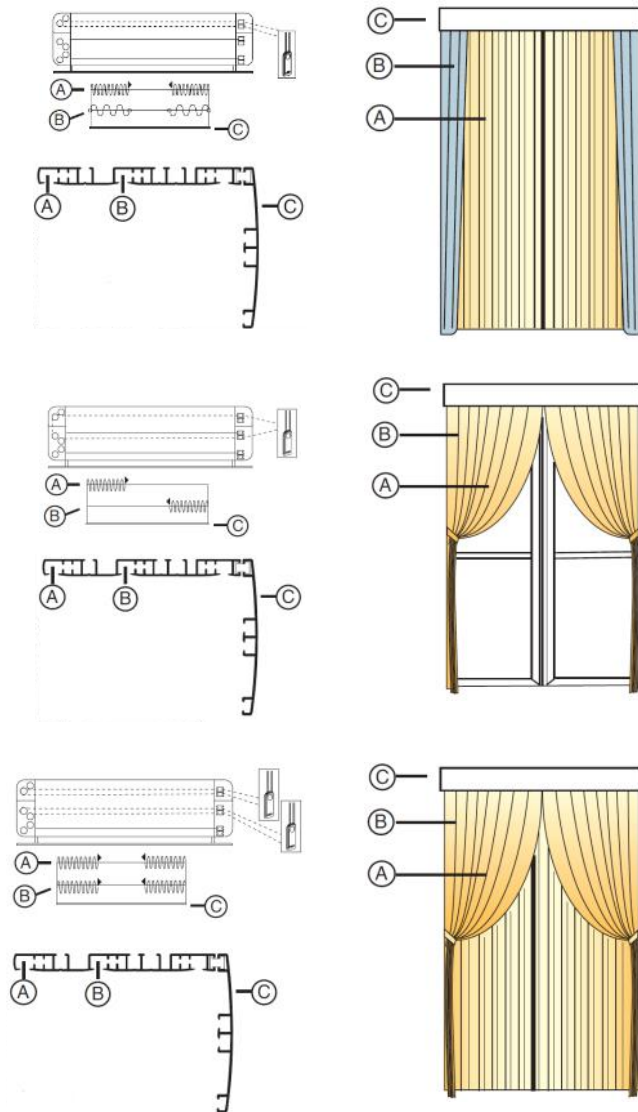

Use

- Three-way flat system for draped curtains with valance Kover
- Hand or cord operation
- Suitable for curtains up to cm 600 width
- Opening can be: central, lateral, multiple or asymmetrical
- It can be fixed both at the ceiling or at the wall
- The cords sliding into independent channels allow to realize big radius curves for arched ceilings
- Sliding is guaranteed by self-lubricating sliders

SISTEMA PIATTO PER TENDE ARRICCIATE A TRE CANALI CON FASCIA KOVER**Three-way flat system for draped curtains with valance Kover****Système plat pour rideaux drapes sur trois canaux avec bande decorative Kover****■ ■ Caratteristiche tecniche**

P

Optional

Accessori per rivestimento /
Accessories for clothing the
profile / Accessoires pour
revêtement

Illuminazione LED / LED illumi-
nation / Éclairage LED

Schema aperture

Opening examples / exemple d'ouverture

ONDA wave / onde

Installazioni fixing / installations

Installazione a soffitto / ceiling fixing / au plafond

Art. 2784

Installazione a parete / wall fixing / au mur

Art.2713+2714+2785

Art. 2721+2725/15+2785