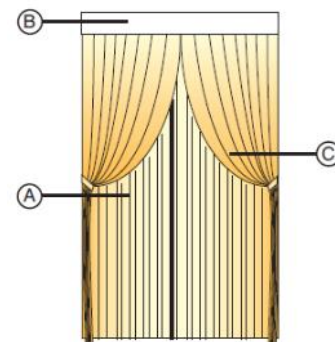

Use

- Two-way flat system for draped curtains with valance Kover
- Hand or cord operation
- Suitable for curtains up to cm 600 width
- Opening can be: central, lateral, multiple or asymmetrical
- Suitable for curtains up to cm 600 width
- Opening can be: central, lateral, multiple or asymmetrical
- It can be fixed both at the ceiling or at the wall
- The cords sliding into independent channels allow to realize big radius curves for arched ceilings
- Sliding is guaranteed by self-lubricating sliders

ONDA wave / onde

Installazioni fixing / installations

Installazione a soffitto / ceiling fixing / au plafond

Art. 2784

Installazione a parete / wall fixing / au mur

Art.2713+2714+2785

Art. 2721+2725/15+2785